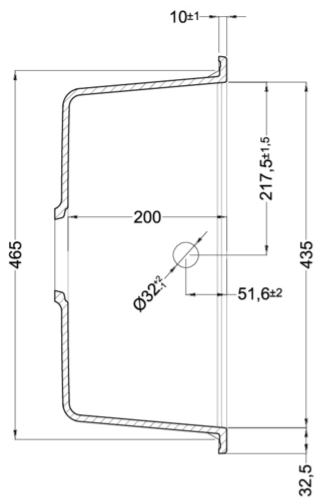

UNICO 480

Technical Drawing

0

Description	1-bowl sink with drainer
Model	UNICO 480
Base (mm)	600
0	Inset
Dimensions (mm)	1000 x 500
Hole for built-in installation (mm)	980 x 480
Number of Bowls	1
Bowl Depth (mm)	200

0

Gross Weight (kg)	19,17
Net Weight (kg)	13,20
Packaging Dimension (kg)	1080 x 575 x 300
0 (kg)	0,186

0

Packaging	Cardboard and polyethylene
0	Space-saving siphon, wastes and hooks.

KERATEK[®]

CERAMIC NANOTECHNOLOGY CN6

LMU48079 M79
8031873110611

MATT

LGU48040 G40
8032557036289

LGU48043 G43
8032557037170

LGU48048 G48
8032557036517

LGU48068 G68
8032557036524

LGU48078 G78
8032557067313

CLASSIC

LGU48051 G51
8032557038269

LGU48059 G59
8032557038276

LGU48062 G62
8032557037637

UNICO 480

general tolerances where not expressly communicated $\pm 0.2\%$
connection dimensions according to UNI EN 695