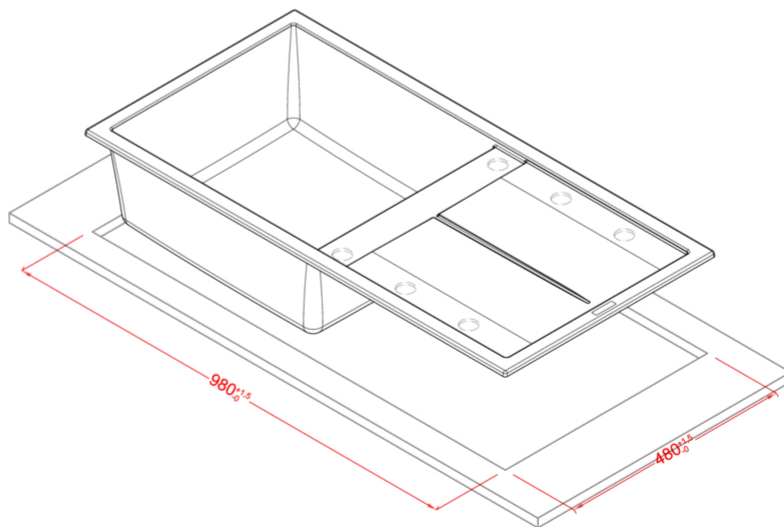

UNICO 480

general tolerances where not expressly communicated $\pm 0.2\%$
connection dimensions according to UNI EN 695