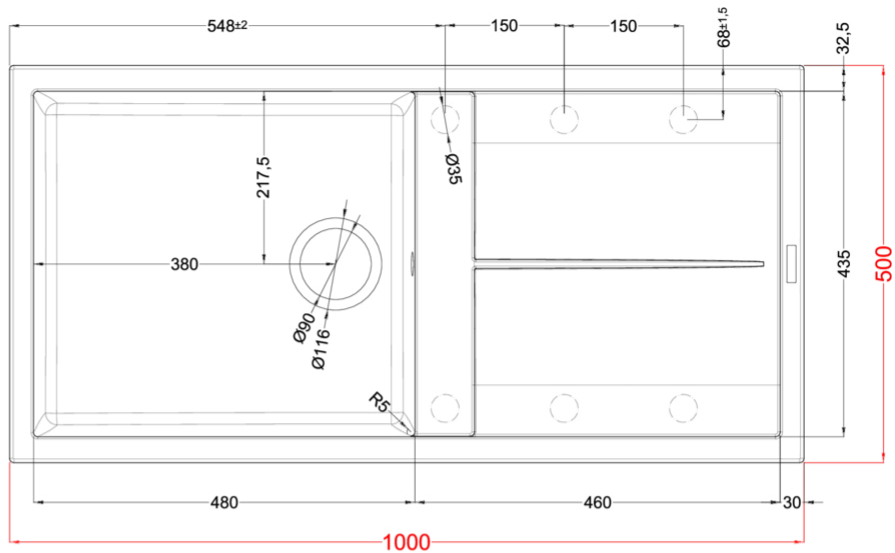

UNICO 480

Technical Drawing

0

Description	1-bowl sink with drainer
Model	UNICO 480
Base (mm)	600
0	Inset
Dimensions (mm)	1000 x 500
Hole for built-in installation (mm)	980 x 480
Number of Bowls	1
Bowl Depth (mm)	200

0

Gross Weight (kg)	19,17
Net Weight (kg)	13,20
Packaging Dimension (kg)	1080 x 575 x 300
0 (kg)	0,186

0

Packaging	Cardboard and polyethylene
0	Space-saving siphon, wastes and hooks.

KERATEK[®]

CERAMIC NANOTECHNOLOGY CN6

LGU48051 G51
8032557038269

LGU48059 G59
8032557038276

LGU48062 G62
8032557037637

UNICO 480

general tolerances where not expressly communicated $\pm 0.2\%$
connection dimensions according to UNI EN 695