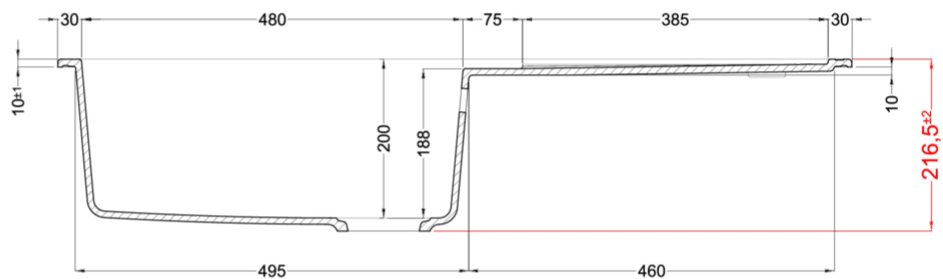

UNICO 480

Technical Drawing

0

Description	1-bowl sink with drainer
Model	UNICO 480
Base (mm)	600
0	Inset
Dimensions (mm)	1000 x 500
Hole for built-in installation (mm)	980 x 480
Number of Bowls	1
Bowl Depth (mm)	200

0

Gross Weight (kg)	19,17
Net Weight (kg)	13,20
Packaging Dimension (kg)	1080 x 575 x 300
0 (kg)	0,186

0

Packaging	Cardboard and polyethylene
0	Space-saving siphon, wastes and hooks.

KERATEK[®]

CERAMIC NANOTECHNOLOGY CN6

LMU48079 M79
8031873110611

MATT

LGU48040 G40
8032557036289

LGU48043 G43
8032557037170

LGU48048 G48
8032557036517

LGU48068 G68
8032557036524

LGU48078 G78
8032557067313

CLASSIC

LGU48051 G51
8032557038269

LGU48059 G59
8032557038276

LGU48062 G62
8032557037637

UNICO 480

general tolerances where not expressly communicated $\pm 0.2\%$
connection dimensions according to UNI EN 695