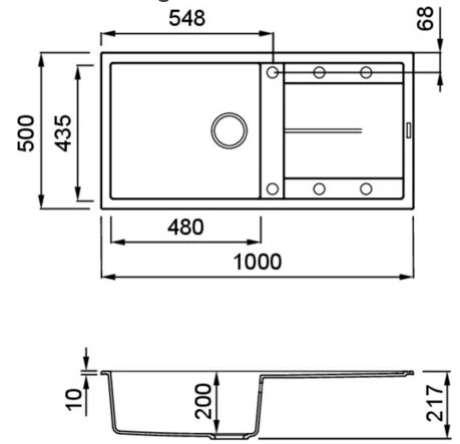

UNICO 480

Technical Drawing

0

Description	1-bowl sink with drainer
Model	UNICO 480
Base (mm)	600
0	Inset
Dimensions (mm)	1000 x 500
Hole for built-in installation (mm)	980 x 480
Number of Bowls	1
Bowl Depth (mm)	200

0

Gross Weight (kg)	19,17
Net Weight (kg)	13,20
Packaging Dimension (kg)	1080 x 575 x 300
0 (kg)	0,186

0

Packaging	Cardboard and polyethylene
0	Space-saving siphon, wastes and hooks.

KERATEK[®]

CERAMIC NANOTECHNOLOGY CN6

LGU48051 G51
8032557038269

LGU48059 G59
8032557038276

LGU48062 G62
8032557037637

UNICO 480

general tolerances where not expressly communicated $\pm 0.2\%$
connection dimensions according to UNI EN 695