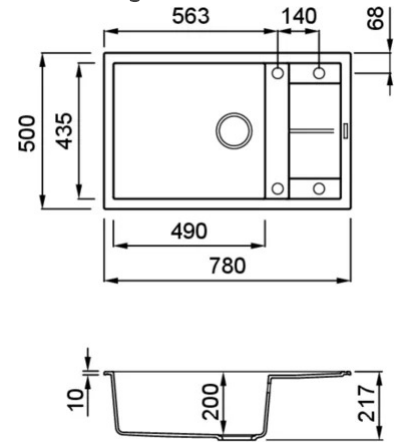

UNICO 310

Technical Drawing

0	
Description	1-bowl sink with drainer
Model	UNICO 310
Base (mm)	600
0	Inset
Dimensions (mm)	780 x 500
Hole for built-in installation (mm)	760 x 480
Number of Bowls	1
Bowl Depth (mm)	200

0	
Gross Weight (kg)	17,70
Net Weight (kg)	12,00
Packaging Dimension (kg)	870 x 575 x 300
0 (kg)	0,150

0	
Packaging	Cardboard and polyethylene
0	Space-saving siphon, wastes and hooks.

KERATEK[®] CERAMIC NANOTECHNOLOGY CN6

LGU31059 G59
8032557038221

LGU31062 G62
8032557038238

UNICO 310

general tolerances where not expressly communicated $\pm 0.2\%$
connection dimensions according to UNI EN 695