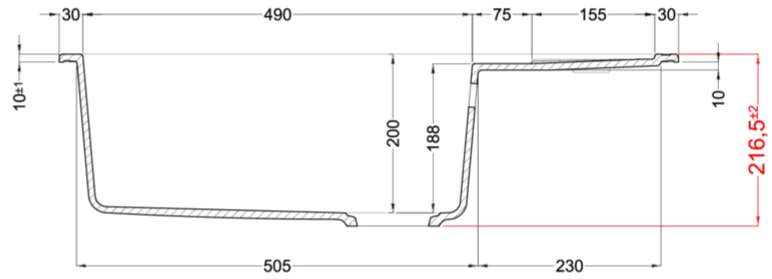

UNICO 310

general tolerances where not expressly communicated $\pm 0.2\%$
connection dimensions according to UNI EN 695