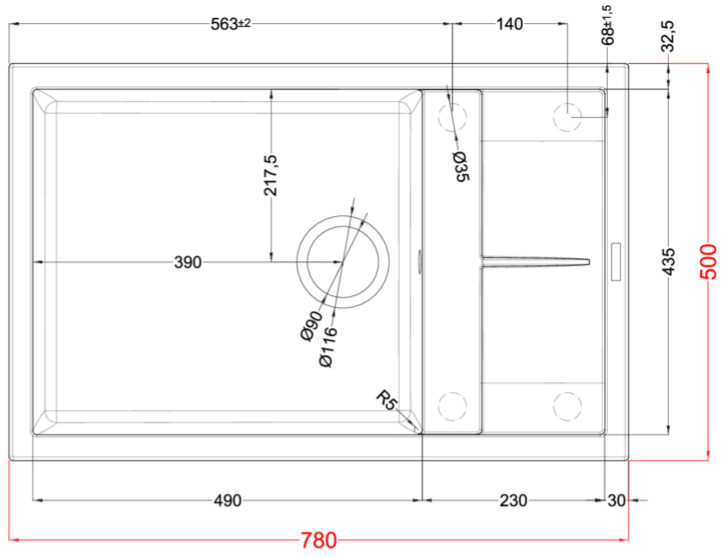

UNICO 310

Technical Drawing

0	
Description	1-bowl sink with drainer
Model	UNICO 310
Base (mm)	600
0	Inset
Dimensions (mm)	780 x 500
Hole for built-in installation (mm)	760 x 480
Number of Bowls	1
Bowl Depth (mm)	200

0	
Gross Weight (kg)	17,70
Net Weight (kg)	12,00
Packaging Dimension (kg)	870 x 575 x 300
0 (kg)	0,150

0	
Packaging	Cardboard and polyethylene
0	Space-saving siphon, wastes and hooks.

KERATEK[®] CERAMIC NANOTECHNOLOGY CN6

LGU31059 G59
8032557038221

LGU31062 G62
8032557038238

UNICO 310

general tolerances where not expressly communicated $\pm 0.2\%$
connection dimensions according to UNI EN 695