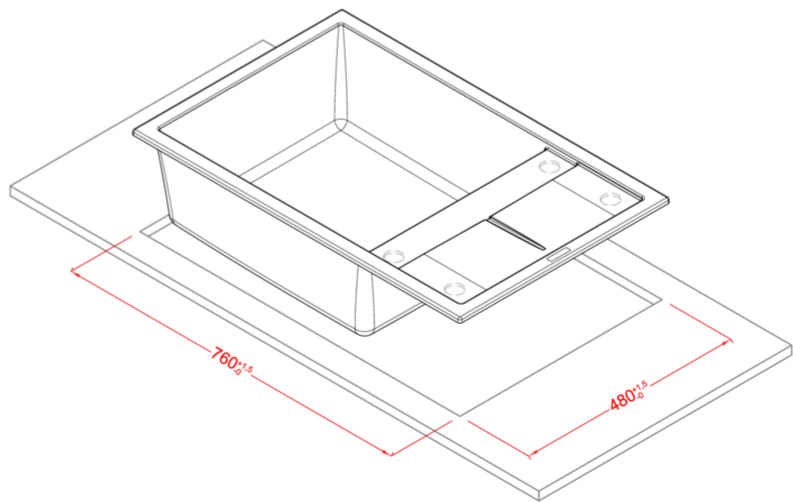

UNICO 310

general tolerances where not expressly communicated $\pm 0.2\%$
connection dimensions according to UNI EN 695