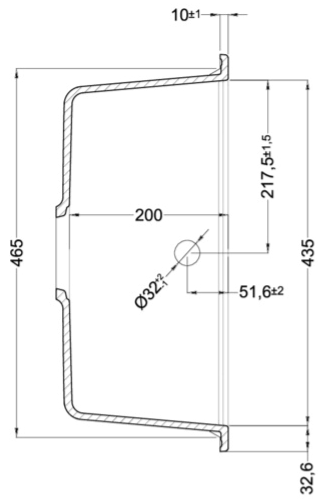

UNICO 310

Technical Drawing

0	
Description	1-bowl sink with drainer
Model	UNICO 310
Base (mm)	600
0	Inset
Dimensions (mm)	780 x 500
Hole for built-in installation (mm)	760 x 480
Number of Bowls	1
Bowl Depth (mm)	200

0	
Gross Weight (kg)	17,70
Net Weight (kg)	12,00
Packaging Dimension (kg)	870 x 575 x 300
0 (kg)	0,150

0	
Packaging	Cardboard and polyethylene
0	Space-saving siphon, wastes and hooks.

KERATEK[®] CERAMIC NANOTECHNOLOGY CN6

MATT

LGU31040 G40
8032557038184

LGU31043 G43
8032557038191

LGU31048 G48
8032557038207

LGU31068 G68
8032557038245

LGU31078 G78
8032557067290

CLASSIC

LGU31051 G51
8032557038214

LGU31059 G59
8032557038221

LGU31062 G62
8032557038238

UNICO 310

general tolerances where not expressly communicated $\pm 0.2\%$
connection dimensions according to UNI EN 695