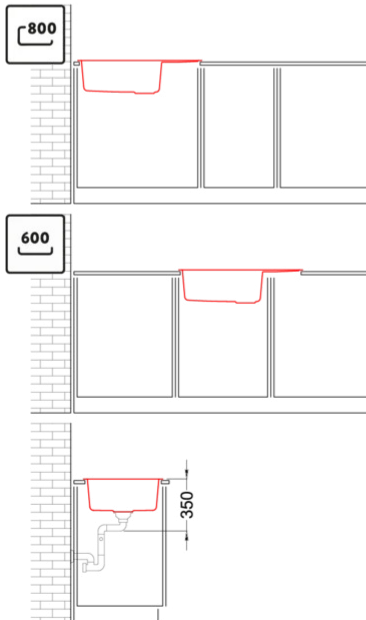

UNICO 310

general tolerances where not expressly communicated $\pm 0.2\%$
connection dimensions according to UNI EN 695