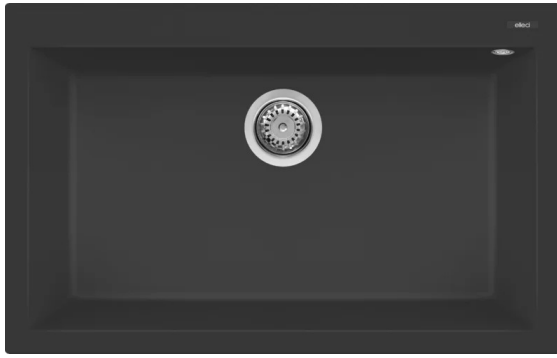

QUADRA 130

Technical Drawing

0

Description	1-bowl sink
Model	QUADRA 130
Base (mm)	800
0	Inset
Dimensions (mm)	790 x 500
Hole for built-in installation (mm)	770 x 480
Number of Bowls	1
Bowl Depth (mm)	200

0

Gross Weight (kg)	18,85
Net Weight (kg)	13,00
Packaging Dimension (kg)	870 x 575 x 300
0 (kg)	0,150

0

Packaging	Cardboard and polyethylene
0	Space-saving siphon, wastes and hooks.

KERATEK[®]

CERAMIC NANOTECHNOLOGY CN6