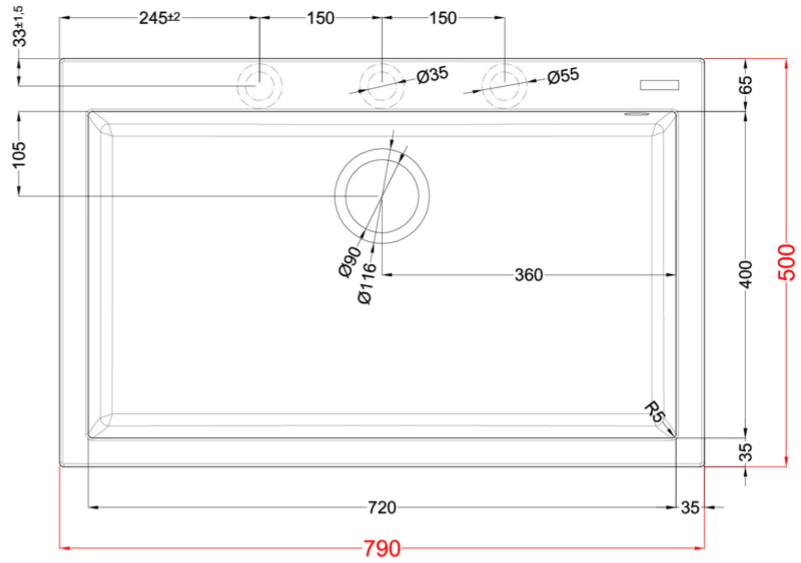

QUADRA 130

Technical Drawing

0

Description	1-bowl sink
Model	QUADRA 130
Base (mm)	800
0	Inset
Dimensions (mm)	790 x 500
Hole for built-in installation (mm)	770 x 480
Number of Bowls	1
Bowl Depth (mm)	200

0

Gross Weight (kg)	18,85
Net Weight (kg)	13,00
Packaging Dimension (kg)	870 x 575 x 300
0 (kg)	0,150

0

Packaging	Cardboard and polyethylene
0	Space-saving siphon, wastes and hooks.

KERATEK[®]

CERAMIC NANOTECHNOLOGY CN6

LGQ13078 G78
8032557067177

CLASSIC

LGQ13051 G51
8032861055501

LGQ13059 G59
8032861055556

LGQ13062 G62
8032861055563

QUADRA 130

general tolerances where not expressly communicated ±0.2%
connection dimensions according to UNI EN 695