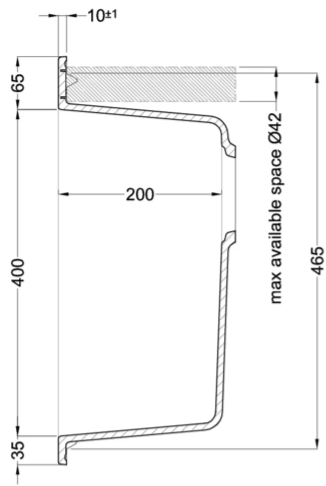

QUADRA 130

Technical Drawing

0

Description	1-bowl sink
Model	QUADRA 130
Base (mm)	800
0	Inset
Dimensions (mm)	790 x 500
Hole for built-in installation (mm)	770 x 480
Number of Bowls	1
Bowl Depth (mm)	200

0

Gross Weight (kg)	18,85
Net Weight (kg)	13,00
Packaging Dimension (kg)	870 x 575 x 300
0 (kg)	0,150

0

Packaging	Cardboard and polyethylene
0	Space-saving siphon, wastes and hooks.

KERATEK[®]

CERAMIC NANOTECHNOLOGY CN6

LGQ13078 G78
8032557067177

CLASSIC

LGQ13051 G51
8032861055501

LGQ13059 G59
8032861055556

LGQ13062 G62
8032861055563

QUADRA 130

general tolerances where not expressly communicated ±0.2%
connection dimensions according to UNI EN 695