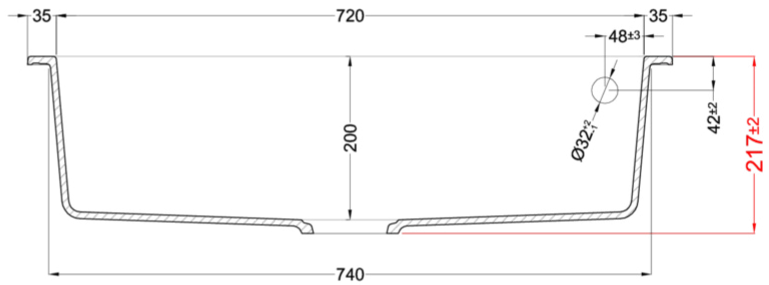

QUADRA 130

Technical Drawing

0

Description	1-bowl sink
Model	QUADRA 130
Base (mm)	800
0	Inset
Dimensions (mm)	790 x 500
Hole for built-in installation (mm)	770 x 480
Number of Bowls	1
Bowl Depth (mm)	200

LGQ13078 G78
8032557067177

CLASSIC

LGQ13051 G51
8032861055501

LGQ13059 G59
8032861055556

LGQ13062 G62
8032861055563

QUADRA 130

general tolerances where not expressly communicated ±0.2%
connection dimensions according to UNI EN 695