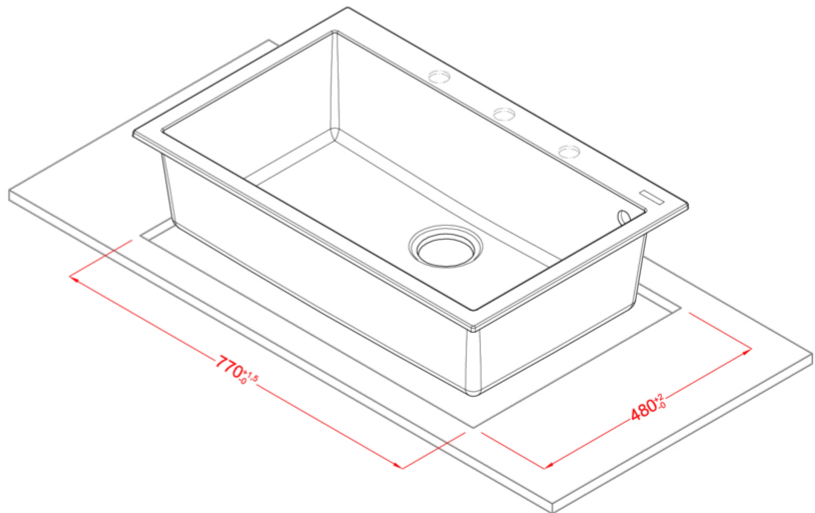

QUADRA 130

Technical Drawing

0

Description	1-bowl sink
Model	QUADRA 130
Base (mm)	800
0	Inset
Dimensions (mm)	790 x 500
Hole for built-in installation (mm)	770 x 480
Number of Bowls	1
Bowl Depth (mm)	200

LGQ13078 G78
8032557067177

CLASSIC

LGQ13051 G51
8032861055501

LGQ13059 G59
8032861055556

LGQ13062 G62
8032861055563

QUADRA 130

general tolerances where not expressly communicated ±0.2%
connection dimensions according to UNI EN 695