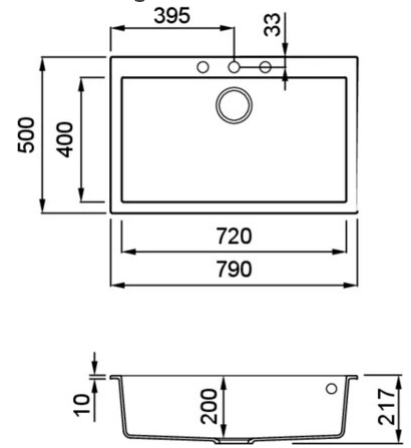

QUADRA 130

Technical Drawing

0

Description	1-bowl sink
Model	QUADRA 130
Base (mm)	800
0	Inset
Dimensions (mm)	790 x 500
Hole for built-in installation (mm)	770 x 480
Number of Bowls	1
Bowl Depth (mm)	200

0

Gross Weight (kg)	18,85
Net Weight (kg)	13,00
Packaging Dimension (kg)	870 x 575 x 300
0 (kg)	0,150

0

Packaging	Cardboard and polyethylene
0	Space-saving siphon, wastes and hooks.

KERATEK[®]

CERAMIC NANOTECHNOLOGY CN6