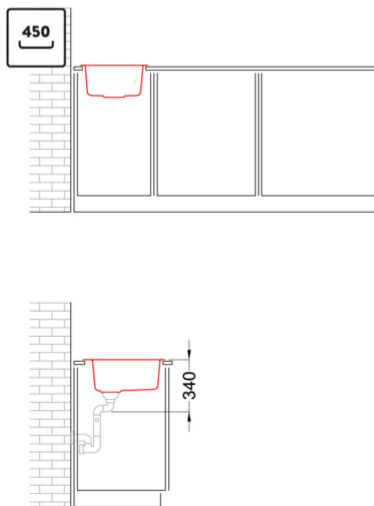

QUADRA 100

general tolerances where not expressly communicated ±0.2%
connection dimensions according to UNI EN 695