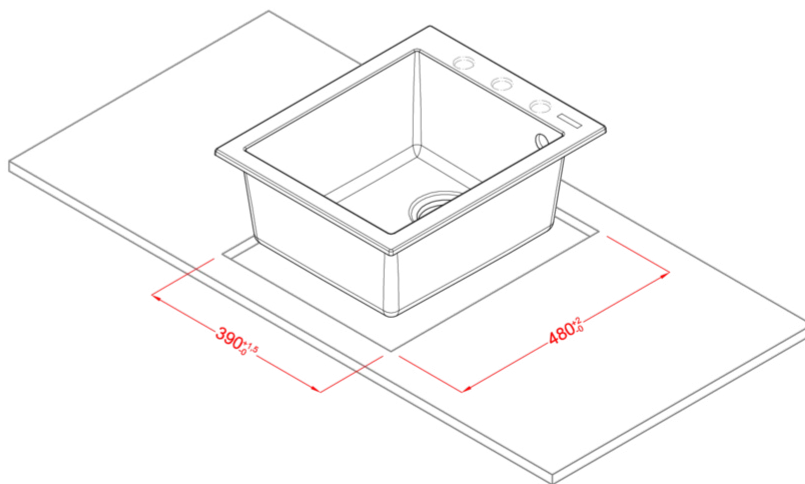

QUADRA 100

general tolerances where not expressly communicated ±0.2%
connection dimensions according to UNI EN 695