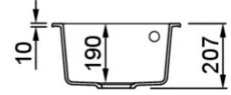

QUADRA 100

Technical Drawing

0	
Description	1-bowl sink
Model	QUADRA 100
Base (mm)	450
0	Inset
Dimensions (mm)	410 x 500
Hole for built-in installation (mm)	390 x 480
Number of Bowls	1
Bowl Depth (mm)	190
0	
Gross Weight (kg)	10,99
Net Weight (kg)	6,70
Packaging Dimension (kg)	555 x 470 x 300
0 (kg)	0,078
0	
Packaging	Cardboard and polystyrene
0	Space-saving siphon, wastes and hooks.