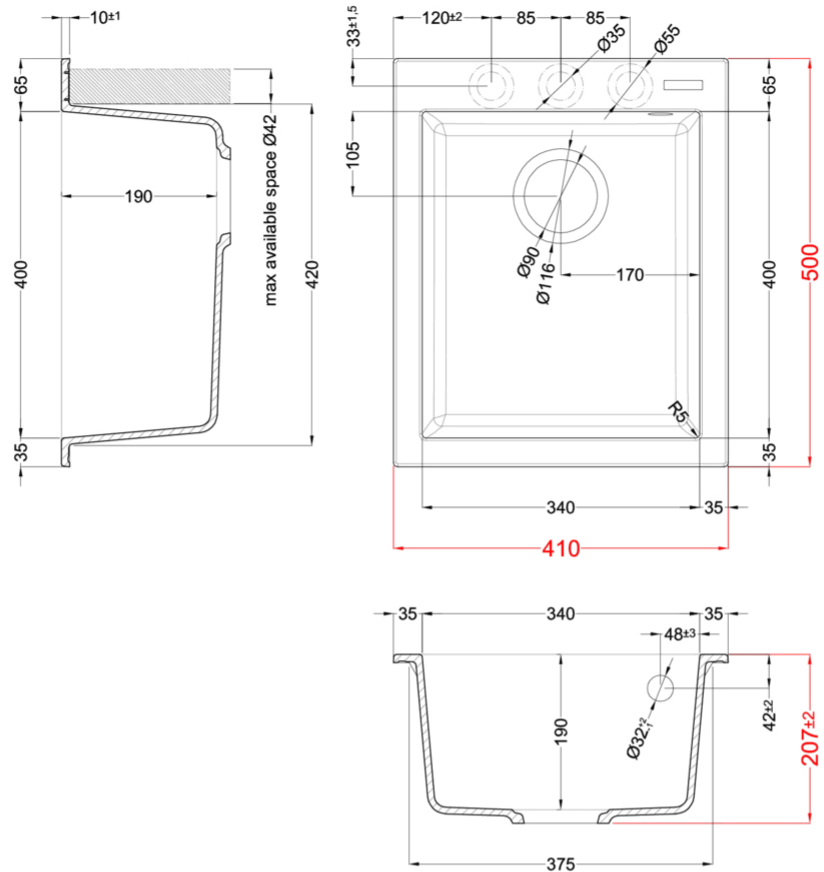

QUADRA 100

general tolerances where not expressly communicated ±0.2%
connection dimensions according to UNI EN 695