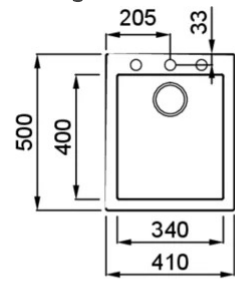

QUADRA 100

Technical Drawing

0	
Description	1-bowl sink
Model	QUADRA 100
Base (mm)	450
0	Inset
Dimensions (mm)	410 x 500
Hole for built-in installation (mm)	390 x 480
Number of Bowls	1
Bowl Depth (mm)	190
0	
Gross Weight (kg)	10,99
Net Weight (kg)	6,70
Packaging Dimension (kg)	555 x 470 x 300
0 (kg)	0,078
0	
Packaging	Cardboard and polystyrene
0	Space-saving siphon, wastes and hooks.

general tolerances where not expressly communicated ±0.2%
connection dimensions according to UNI EN 695