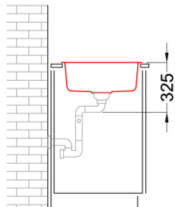

### CLASSIC

**LG248051** G51  
8032557067887

**LG248059** G59  
8032557067894

**LG248062** G62  
8032557067900

## LIFE 480

general tolerances where not expressly communicated  $\pm 0.2\%$   
connection dimensions according to UNI EN 695