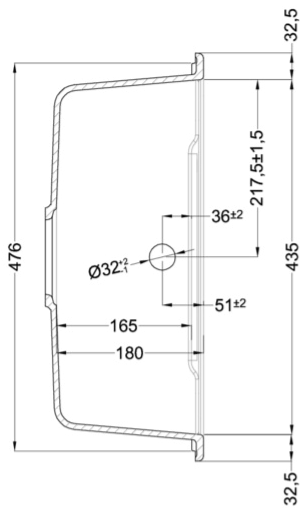

## Technical Drawing

0	
<b>Description</b>	1-bowl sink with drainer
<b>Model</b>	LIFE 480
<b>Base (mm)</b>	600
0	Inset
<b>Dimensions (mm)</b>	1000 x 500
<b>Hole for built-in installation (mm)</b>	980 x 480
<b>Number of Bowls</b>	1
<b>Bowl Depth (mm)</b>	180
0	
<b>Packaging Dimension (kg)</b>	1080 x 575 x 300
<b>0 (kg)</b>	0,186
0	
0	Space-saving siphon, wastes and hooks.

### CLASSIC

**LG248051** G51  
8032557067887

**LG248059** G59  
8032557067894

**LG248062** G62  
8032557067900

## LIFE 480

general tolerances where not expressly communicated  $\pm 0.2\%$   
connection dimensions according to UNI EN 695