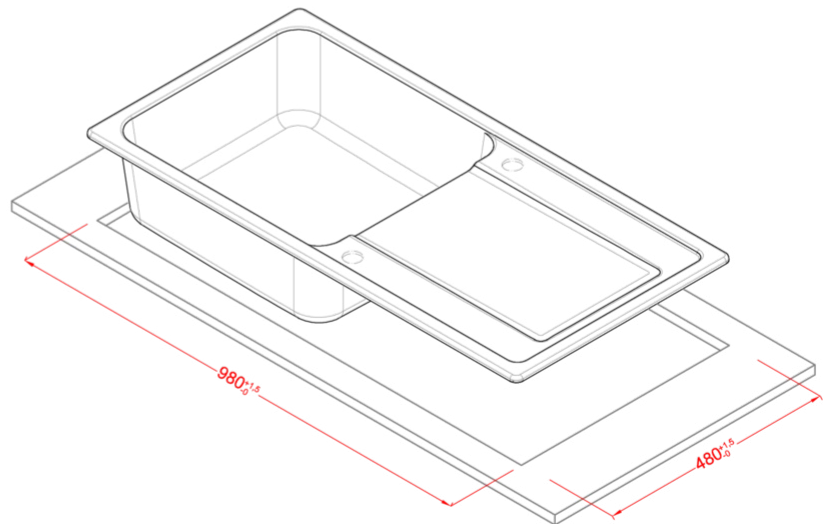

### CLASSIC

**LG248051** G51  
8032557067887

**LG248059** G59  
8032557067894

**LG248062** G62  
8032557067900

## LIFE 480

general tolerances where not expressly communicated  $\pm 0.2\%$   
connection dimensions according to UNI EN 695