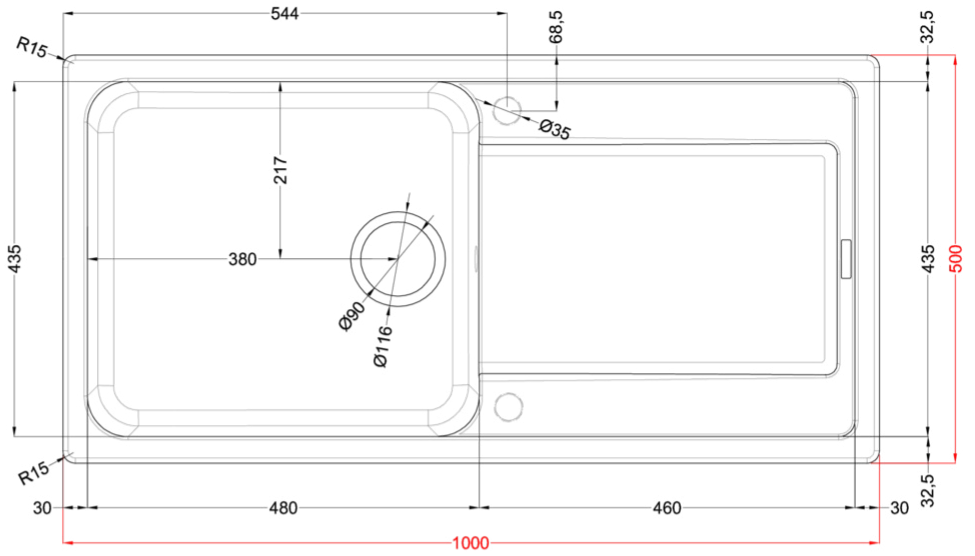

### CLASSIC

**LG248051** G51  
8032557067887

**LG248059** G59  
8032557067894

**LG248062** G62  
8032557067900

## LIFE 480

general tolerances where not expressly communicated  $\pm 0.2\%$   
connection dimensions according to UNI EN 695