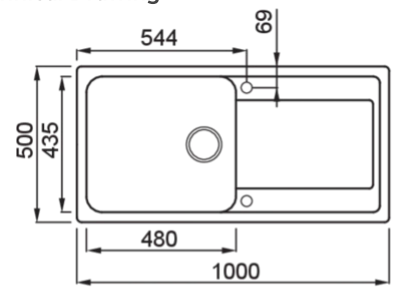

## Technical Drawing

0	
<b>Description</b>	1-bowl sink with drainer
<b>Model</b>	LIFE 480
<b>Base (mm)</b>	600
0	Inset
<b>Dimensions (mm)</b>	1000 x 500
<b>Hole for built-in installation (mm)</b>	980 x 480
<b>Number of Bowls</b>	1
<b>Bowl Depth (mm)</b>	180
0	
<b>Packaging Dimension (kg)</b>	1080 x 575 x 300
<b>0 (kg)</b>	0,186
0	
0	Space-saving siphon, wastes and hooks.

## LIFE 480

general tolerances where not expressly communicated  $\pm 0.2\%$   
connection dimensions according to UNI EN 695