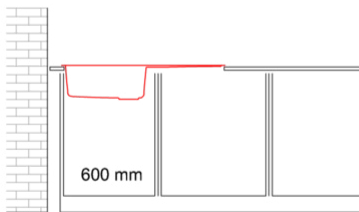

### CLASSIC

**LG248051** G51  
8032557067887

**LG248059** G59  
8032557067894

**LG248062** G62  
8032557067900

## LIFE 480

general tolerances where not expressly communicated  $\pm 0.2\%$   
connection dimensions according to UNI EN 695