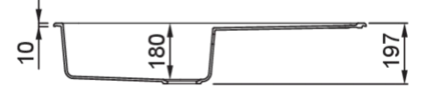

## Technical Drawing

0	
<b>Description</b>	1-bowl sink with drainer
<b>Model</b>	LIFE 480
<b>Base (mm)</b>	600
0	Inset
<b>Dimensions (mm)</b>	1000 x 500
<b>Hole for built-in installation (mm)</b>	980 x 480
<b>Number of Bowls</b>	1
<b>Bowl Depth (mm)</b>	180
0	
<b>Packaging Dimension (kg)</b>	1080 x 575 x 300
<b>0 (kg)</b>	0,186
0	
0	Space-saving siphon, wastes and hooks.