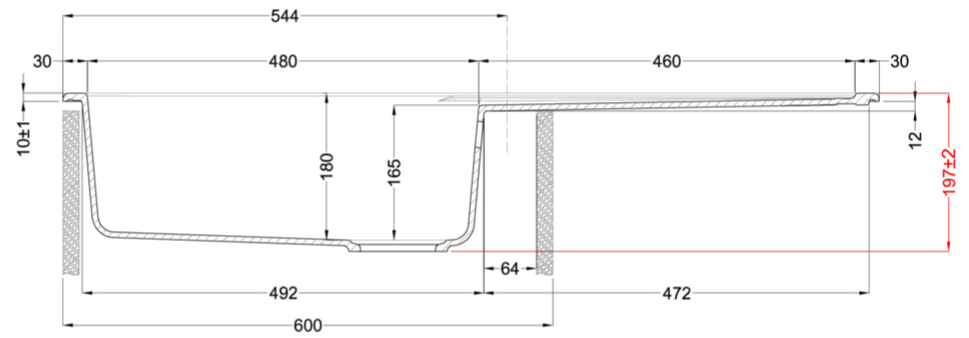

### CLASSIC

**LG248051** G51  
8032557067887

**LG248059** G59  
8032557067894

**LG248062** G62  
8032557067900

## LIFE 480

general tolerances where not expressly communicated  $\pm 0.2\%$   
connection dimensions according to UNI EN 695