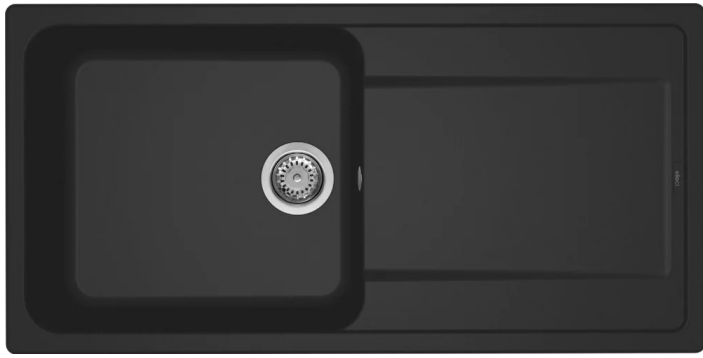

# LIFE 480

## Technical Drawing

0	
<b>Description</b>	1-bowl sink with drainer
<b>Model</b>	LIFE 480
<b>Base (mm)</b>	600
0	Inset
<b>Dimensions (mm)</b>	1000 x 500
<b>Hole for built-in installation (mm)</b>	980 x 480
<b>Number of Bowls</b>	1
<b>Bowl Depth (mm)</b>	180
0	
<b>Packaging Dimension (kg)</b>	1080 x 575 x 300
<b>0 (kg)</b>	0,186
0	
0	Space-saving siphon, wastes and hooks.