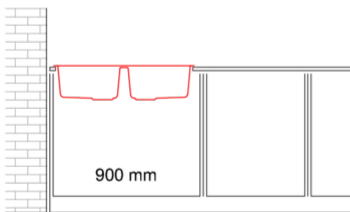

LIFE 450

Technical Drawing

0

Description 2-bowl sink

Model LIFE 450

Base (mm) 900

0 Inset

Dimensions (mm) 860 x 500

Hole for built-in installation (mm) 840 x 480

0

Packaging Dimension (kg) 940 x 575 x 300

0 (kg) 0,162

0

0 Space-saving siphon, wastes and hooks.

GRANITEK®

METAL

LG245068 G68
8032557068235

GRANITEK®

CLASSIC

LG245051 G51
8032557068204

LG245059 G59
8032557068211

LG245062 G62
8032557068228

LIFE 450

general tolerances where not expressly communicated $\pm 0.2\%$
connection dimensions according to UNI EN 695