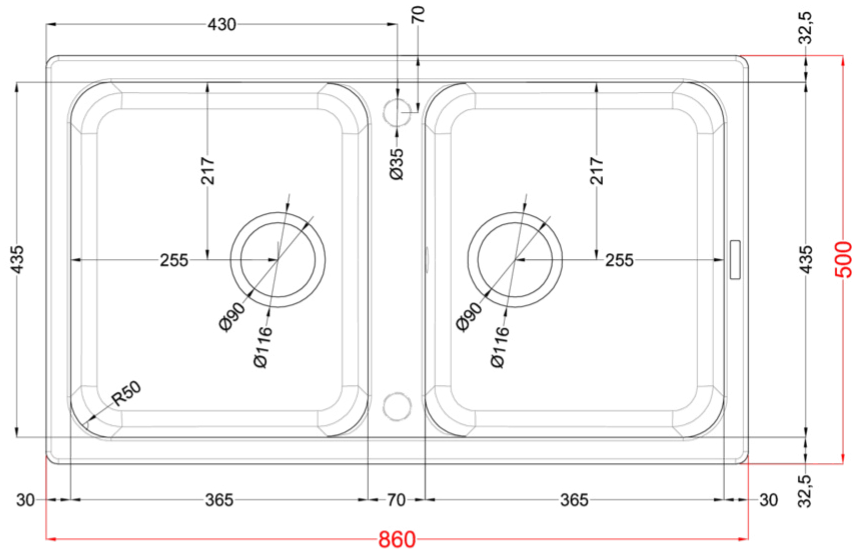

LIFE 450

Technical Drawing

0

Description 2-bowl sink

Model LIFE 450

Base (mm) 900

0 Inset

Dimensions (mm) 860 x 500

Hole for built-in installation (mm) 840 x 480

0

Packaging Dimension (kg) 940 x 575 x 300

0 (kg) 0,162

0

0 Space-saving siphon, wastes and hooks.

GRANITEK®

METAL

LG245068 G68
8032557068235

GRANITEK®

CLASSIC

LG245051 G51
8032557068204

LG245059 G59
8032557068211

LG245062 G62
8032557068228

LIFE 450

general tolerances where not expressly communicated $\pm 0.2\%$
connection dimensions according to UNI EN 695