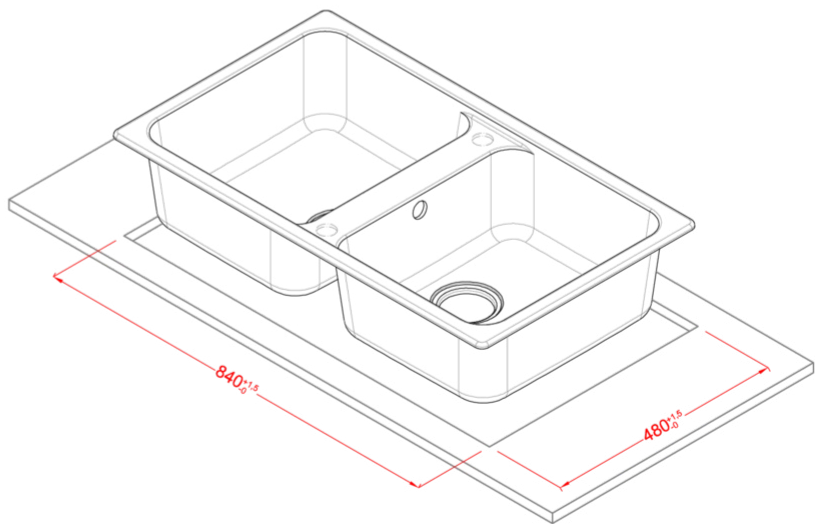

LIFE 450

Technical Drawing

0

Description 2-bowl sink

Model LIFE 450

Base (mm) 900

0 Inset

Dimensions (mm) 860 x 500

Hole for built-in installation (mm) 840 x 480

0

Packaging Dimension (kg) 940 x 575 x 300

0 (kg) 0,162

0

0 Space-saving siphon, wastes and hooks.

GRANITEK®

METAL

LG245068 G68
8032557068235

GRANITEK®

CLASSIC

LG245051 G51
8032557068204

LG245059 G59
8032557068211

LG245062 G62
8032557068228

LIFE 450

general tolerances where not expressly communicated $\pm 0.2\%$
connection dimensions according to UNI EN 695