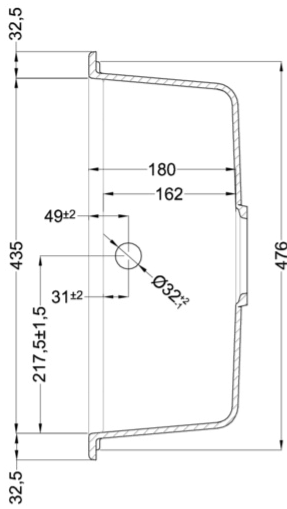

LIFE 450

Technical Drawing

0

Description 2-bowl sink

Model LIFE 450

Base (mm) 900

0 Inset

Dimensions (mm) 860 x 500

Hole for built-in installation (mm) 840 x 480

0

Packaging Dimension (kg) 940 x 575 x 300

0 (kg) 0,162

0

0 Space-saving siphon, wastes and hooks.

GRANITEK®

METAL

LG245068 G68
8032557068235

GRANITEK®

CLASSIC

LG245051 G51
8032557068204

LG245059 G59
8032557068211

LG245062 G62
8032557068228

LIFE 450

general tolerances where not expressly communicated $\pm 0.2\%$
connection dimensions according to UNI EN 695