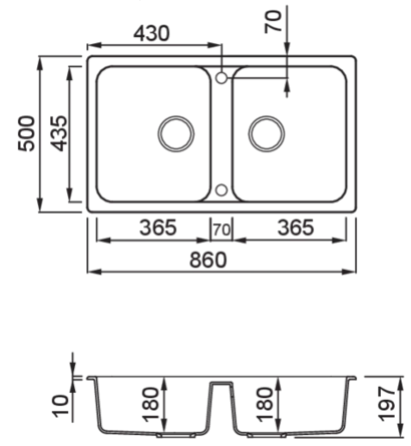

LIFE 450

Technical Drawing

0

Description 2-bowl sink

Model LIFE 450

Base (mm) 900

0 Inset

Dimensions (mm) 860 x 500

Hole for built-in installation (mm) 840 x 480

0

Packaging Dimension (kg) 940 x 575 x 300

0 (kg) 0,162

0

0 Space-saving siphon, wastes and hooks.

GRANITEK®

METAL

LG245068 G68
8032557068235

GRANITEK®

CLASSIC

LG245051 G51
8032557068204

LG245059 G59
8032557068211

LG245062 G62
8032557068228

LIFE 450

general tolerances where not expressly communicated $\pm 0.2\%$
connection dimensions according to UNI EN 695