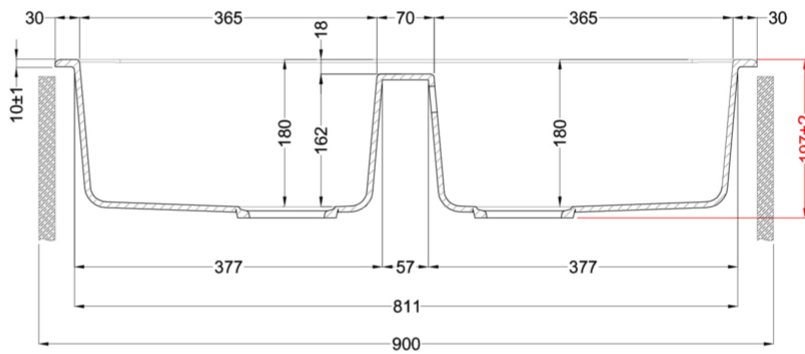

LIFE 450

Technical Drawing

0

Description 2-bowl sink

Model LIFE 450

Base (mm) 900

0 Inset

Dimensions (mm) 860 x 500

Hole for built-in installation (mm) 840 x 480

0

Packaging Dimension (kg) 940 x 575 x 300

0 (kg) 0,162

0

0 Space-saving siphon, wastes and hooks.

GRANITEK®

METAL

LG245068 G68
8032557068235

GRANITEK®

CLASSIC

LG245051 G51
8032557068204

LG245059 G59
8032557068211

LG245062 G62
8032557068228

LIFE 450

general tolerances where not expressly communicated $\pm 0.2\%$
connection dimensions according to UNI EN 695