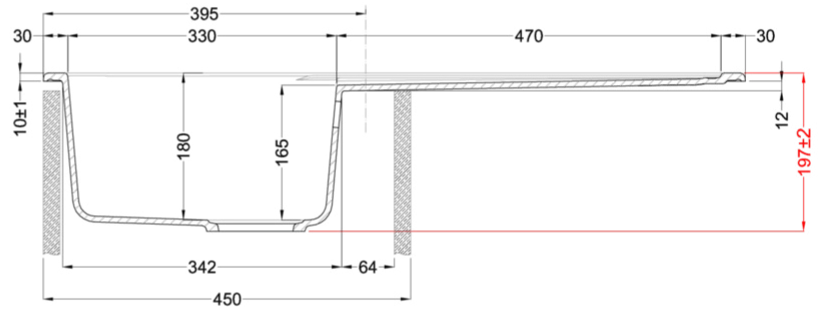

LIFE 400

Technical Drawing

0	
Description	1-bowl sink with drainer
Model	LIFE 400
Base (mm)	450
0	Inset
Dimensions (mm)	860 x 500
Hole for built-in installation (mm)	840 x 480
Number of Bowls	1
Bowl Depth (mm)	180
0	
Packaging Dimension (kg)	940 x 575 x 300
0 (kg)	0,162
0	
0	Space-saving siphon, wastes and hooks.

LG240043 G43
8032557068020

LG240048 G48
8032557068037

LG240068 G68
8032557068075

CLASSIC

LG240051 G51
8032557068044

LG240059 G59
8032557068051

LG240062 G62
8032557068068

LIFE 400

general tolerances where not expressly communicated $\pm 0.2\%$
connection dimensions according to UNI EN 695