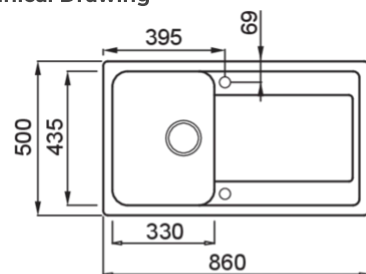

LIFE 400

Technical Drawing

0	
Description	1-bowl sink with drainer
Model	LIFE 400
Base (mm)	450
0	Inset
Dimensions (mm)	860 x 500
Hole for built-in installation (mm)	840 x 480
Number of Bowls	1
Bowl Depth (mm)	180
0	
Packaging Dimension (kg)	940 x 575 x 300
0 (kg)	0,162
0	
0	Space-saving siphon, wastes and hooks.

general tolerances where not expressly communicated $\pm 0.2\%$
connection dimensions according to UNI EN 695