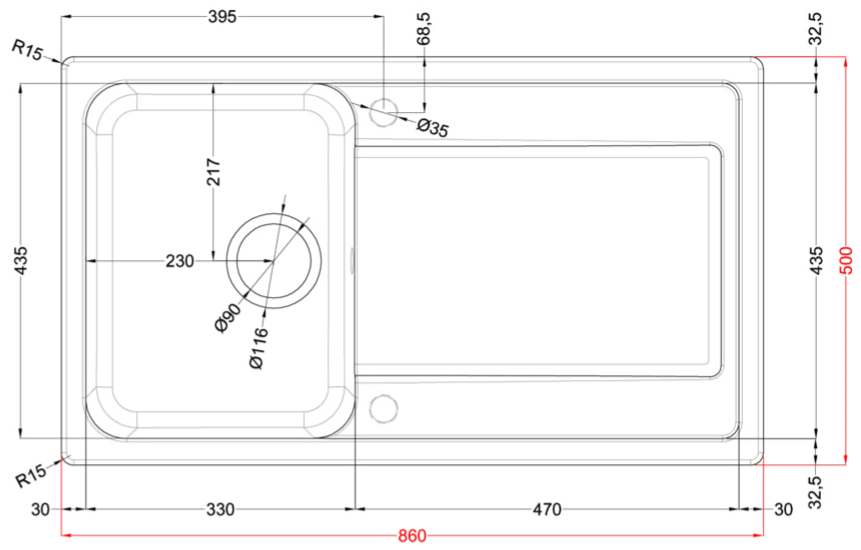

LIFE 400

Technical Drawing

0	
Description	1-bowl sink with drainer
Model	LIFE 400
Base (mm)	450
0	Inset
Dimensions (mm)	860 x 500
Hole for built-in installation (mm)	840 x 480
Number of Bowls	1
Bowl Depth (mm)	180
0	
Packaging Dimension (kg)	940 x 575 x 300
0 (kg)	0,162
0	
0	Space-saving siphon, wastes and hooks.

LG240043 G43
8032557068020

LG240048 G48
8032557068037

LG240068 G68
8032557068075

CLASSIC

LG240051 G51
8032557068044

LG240059 G59
8032557068051

LG240062 G62
8032557068068

LIFE 400

general tolerances where not expressly communicated $\pm 0.2\%$
connection dimensions according to UNI EN 695