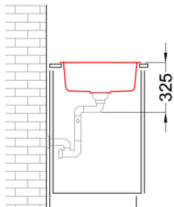

LIFE 400

general tolerances where not expressly communicated $\pm 0.2\%$
connection dimensions according to UNI EN 695