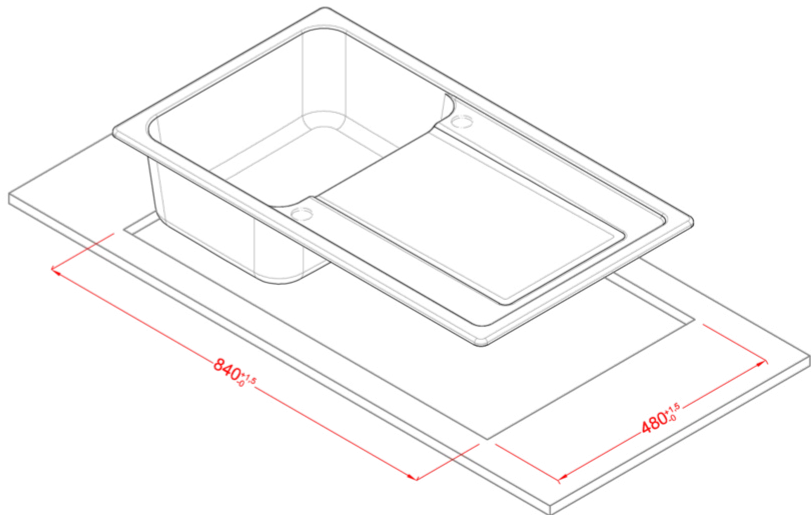

LIFE 400

Technical Drawing

0	
Description	1-bowl sink with drainer
Model	LIFE 400
Base (mm)	450
0	Inset
Dimensions (mm)	860 x 500
Hole for built-in installation (mm)	840 x 480
Number of Bowls	1
Bowl Depth (mm)	180
0	
Packaging Dimension (kg)	940 x 575 x 300
0 (kg)	0,162
0	
0	Space-saving siphon, wastes and hooks.

LG240043 G43
8032557068020

LG240048 G48
8032557068037

LG240068 G68
8032557068075

CLASSIC

LG240051 G51
8032557068044

LG240059 G59
8032557068051

LG240062 G62
8032557068068

LIFE 400

general tolerances where not expressly communicated $\pm 0.2\%$
connection dimensions according to UNI EN 695