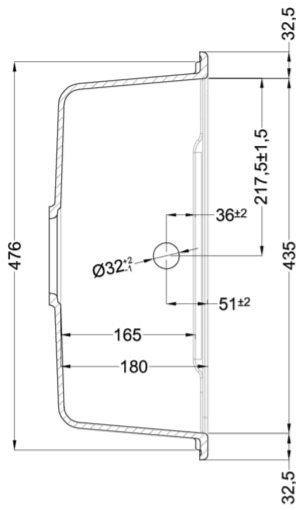

LIFE 400

Technical Drawing

0	
Description	1-bowl sink with drainer
Model	LIFE 400
Base (mm)	450
0	Inset
Dimensions (mm)	860 x 500
Hole for built-in installation (mm)	840 x 480
Number of Bowls	1
Bowl Depth (mm)	180
0	
Packaging Dimension (kg)	940 x 575 x 300
0 (kg)	0,162
0	
0	Space-saving siphon, wastes and hooks.

LG240043 G43
8032557068020

LG240048 G48
8032557068037

LG240068 G68
8032557068075

CLASSIC

LG240051 G51
8032557068044

LG240059 G59
8032557068051

LG240062 G62
8032557068068

LIFE 400

general tolerances where not expressly communicated $\pm 0.2\%$
connection dimensions according to UNI EN 695