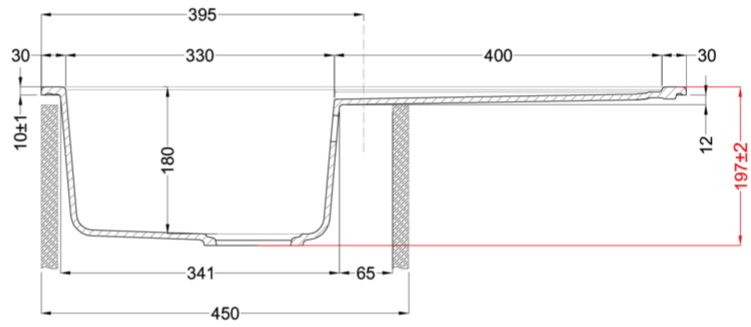

LIFE 300

Technical Drawing

0

Description 1-bowl sink with drainer

Model LIFE 300

Base (mm) 450

0 Inset

Dimensions (mm) 790 x 500

Hole for built-in installation (mm) 770 x 480

Number of Bowls 1

Bowl Depth (mm) 180

0

Packaging Dimension (kg) 870 x 575 x 300

0 (kg) 0,150

0

0 Space-saving siphon, wastes and hooks.

LG230043 G43
8032557068105

LG230048 G48
8032557068112

LC230068 G68
8032557068150

CLASSIC

LG230051 G51
8032557068129

LG230059 G59
8032557068136

LG230062 G62
8032557068143

LIFE 300

general tolerances where not expressly communicated $\pm 0.2\%$
connection dimensions according to UNI EN 695