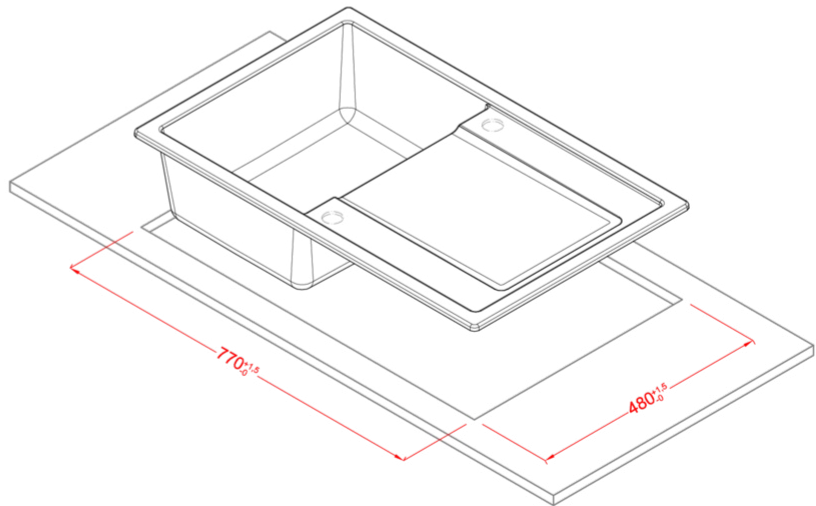

LIFE 300

Technical Drawing

0

Description 1-bowl sink with drainer

Model LIFE 300

Base (mm) 450

0 Inset

Dimensions (mm) 790 x 500

Hole for built-in installation (mm) 770 x 480

Number of Bowls 1

Bowl Depth (mm) 180

0

Packaging Dimension (kg) 870 x 575 x 300

0 (kg) 0,150

0

0 Space-saving siphon, wastes and hooks.

LG230043 G43
8032557068105

LG230048 G48
8032557068112

LC230068 G68
8032557068150

CLASSIC

LG230051 G51
8032557068129

LG230059 G59
8032557068136

LG230062 G62
8032557068143

LIFE 300

general tolerances where not expressly communicated $\pm 0.2\%$
connection dimensions according to UNI EN 695