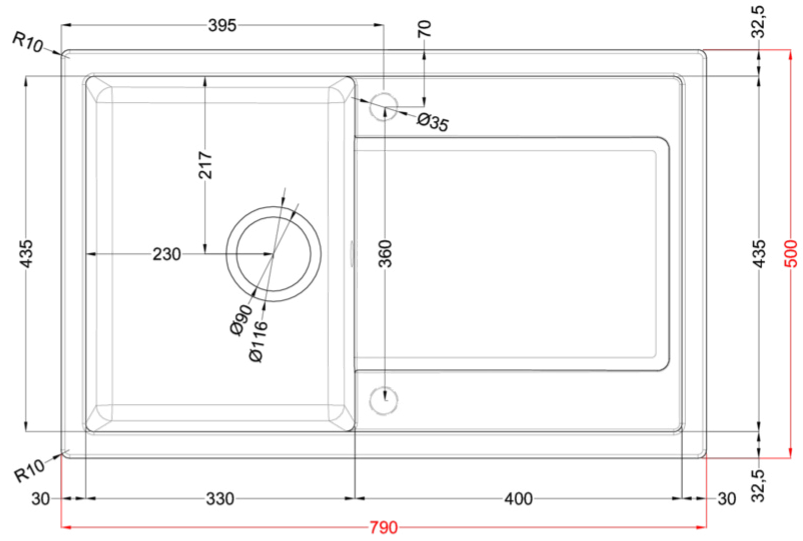

LIFE 300

Technical Drawing

0

Description 1-bowl sink with drainer

Model LIFE 300

Base (mm) 450

0 Inset

Dimensions (mm) 790 x 500

Hole for built-in installation (mm) 770 x 480

Number of Bowls 1

Bowl Depth (mm) 180

0

Packaging Dimension (kg) 870 x 575 x 300

0 (kg) 0,150

0

0 Space-saving siphon, wastes and hooks.

LG230043 G43
8032557068105

LG230048 G48
8032557068112

LC230068 G68
8032557068150

CLASSIC

LG230051 G51
8032557068129

LG230059 G59
8032557068136

LG230062 G62
8032557068143

LIFE 300

general tolerances where not expressly communicated $\pm 0.2\%$
connection dimensions according to UNI EN 695