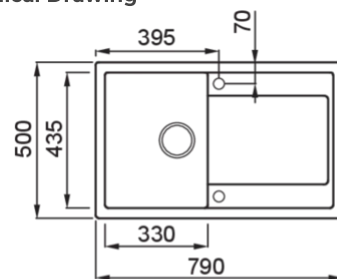

LIFE 300

Technical Drawing

0

Description 1-bowl sink with drainer

Model LIFE 300

Base (mm) 450

0 Inset

Dimensions (mm) 790 x 500

Hole for built-in installation (mm) 770 x 480

Number of Bowls 1

Bowl Depth (mm) 180

0

Packaging Dimension (kg) 870 x 575 x 300

0 (kg) 0,150

0

0 Space-saving siphon, wastes and hooks.

general tolerances where not expressly communicated $\pm 0.2\%$
connection dimensions according to UNI EN 695