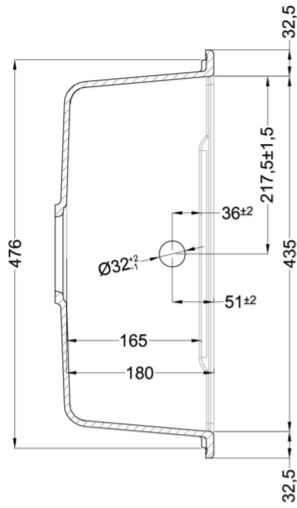

LIFE 300

Technical Drawing

0

Description 1-bowl sink with drainer

Model LIFE 300

Base (mm) 450

0 Inset

Dimensions (mm) 790 x 500

Hole for built-in installation (mm) 770 x 480

Number of Bowls 1

Bowl Depth (mm) 180

0

Packaging Dimension (kg) 870 x 575 x 300

0 (kg) 0,150

0

0 Space-saving siphon, wastes and hooks.

LG230043 G43
8032557068105

LG230048 G48
8032557068112

LC230068 G68
8032557068150

CLASSIC

LG230051 G51
8032557068129

LG230059 G59
8032557068136

LG230062 G62
8032557068143

LIFE 300

general tolerances where not expressly communicated $\pm 0.2\%$
connection dimensions according to UNI EN 695