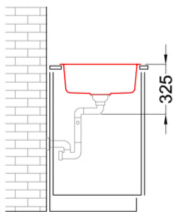

LIFE 300

general tolerances where not expressly communicated $\pm 0.2\%$
connection dimensions according to UNI EN 695