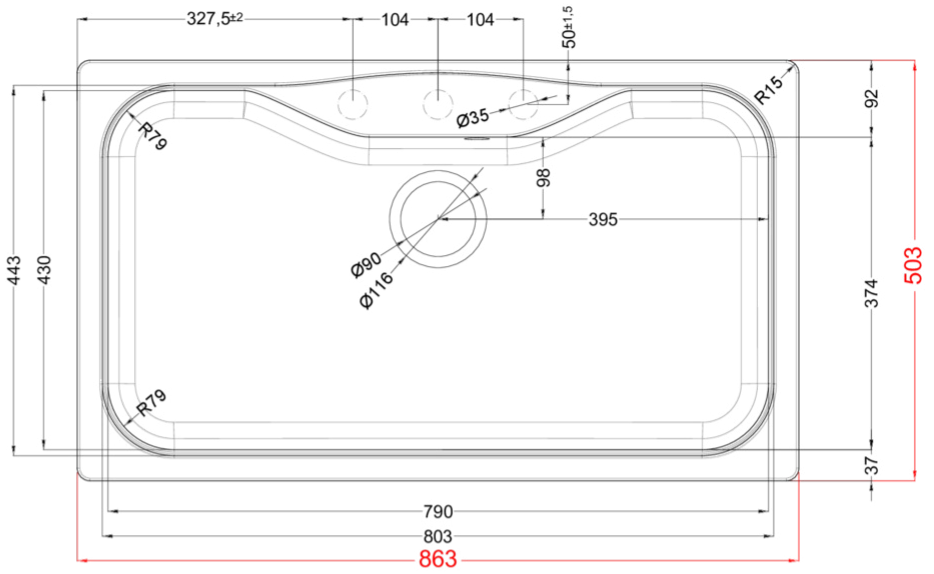

FOX 360

Technical Drawing

0

Description 1-bowl sink

Model FOX 360

Base (mm) 900

0 Inset

Dimensions (mm) 863 x 503

Hole for built-in installation (mm) 840 x 490

Number of Bowls 1

Bowl Depth (mm) 225

0

Gross Weight (kg) 20,00

Net Weight (kg) 14,30

Packaging Dimension (kg) 940 x 575 x 300

0 (kg) 0,162

MATT

LGF36040 C40
8032557043423

LGF36068 G68
8032861051473

FOX 360

general tolerances where not expressly communicated ±0.2%
connection dimensions according to UNI EN 695