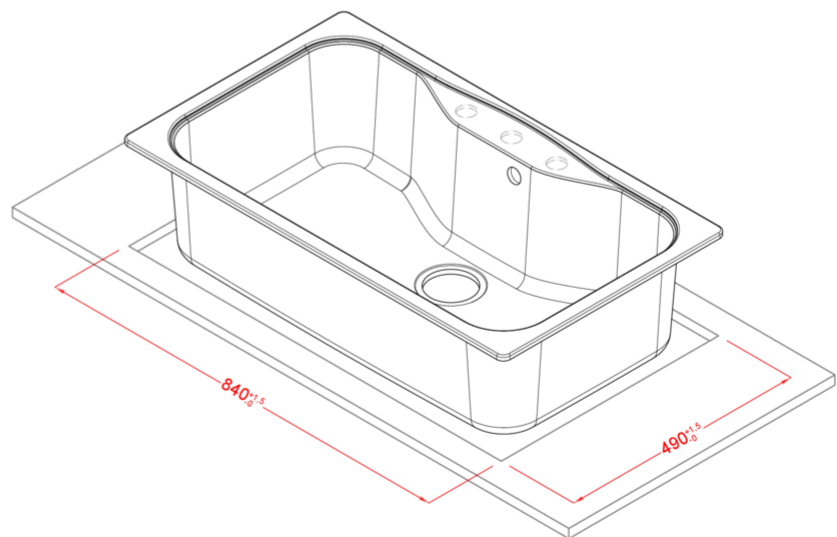

FOX 360

general tolerances where not expressly communicated ±0.2%
connection dimensions according to UNI EN 695