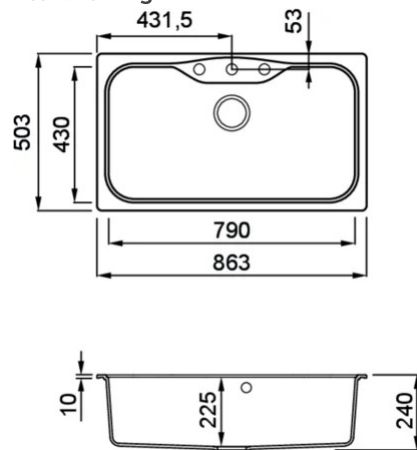

FOX 360

Technical Drawing

0

Description 1-bowl sink

Model FOX 360

Base (mm) 900

0 Inset

Dimensions (mm) 863 x 503

Hole for built-in installation (mm) 840 x 490

Number of Bowls 1

Bowl Depth (mm) 225

0

Gross Weight (kg) 20,00

Net Weight (kg) 14,30

Packaging Dimension (kg) 940 x 575 x 300

0 (kg) 0,162

MATT

LGF36040 C40
8032557043423

LGF36068 G68
8032861051473

FOX 360

general tolerances where not expressly communicated ±0.2%
connection dimensions according to UNI EN 695