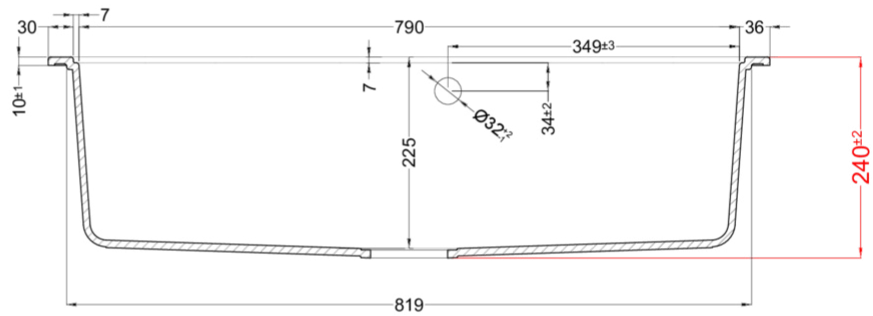

FOX 360

Technical Drawing

0

Description 1-bowl sink

Model FOX 360

Base (mm) 900

0 Inset

Dimensions (mm) 863 x 503

Hole for built-in installation (mm) 840 x 490

Number of Bowls 1

Bowl Depth (mm) 225

0

Gross Weight (kg) 20,00

Net Weight (kg) 14,30

Packaging Dimension (kg) 940 x 575 x 300

0 (kg) 0,162

MATT

LGF36040 C40
8032557043423

LGF36068 G68
8032861051473

FOX 360

general tolerances where not expressly communicated ±0.2%
connection dimensions according to UNI EN 695