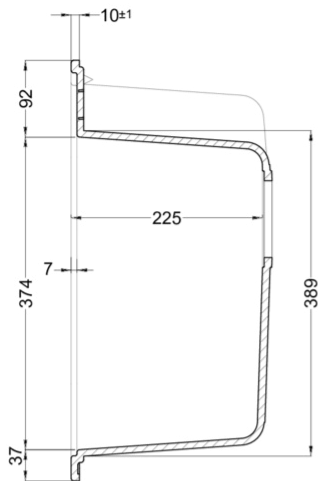

FOX 360

Technical Drawing

0

Description 1-bowl sink

Model FOX 360

Base (mm) 900

0 Inset

Dimensions (mm) 863 x 503

Hole for built-in installation (mm) 840 x 490

Number of Bowls 1

Bowl Depth (mm) 225

0

Gross Weight (kg) 20,00

Net Weight (kg) 14,30

Packaging Dimension (kg) 940 x 575 x 300

0 (kg) 0,162

MATT

LGF36040 C40
8032557043423

LGF36068 G68
8032861051473

FOX 360

general tolerances where not expressly communicated ±0.2%
connection dimensions according to UNI EN 695