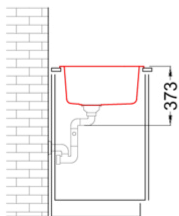

FOX 360

general tolerances where not expressly communicated ±0.2%
connection dimensions according to UNI EN 695