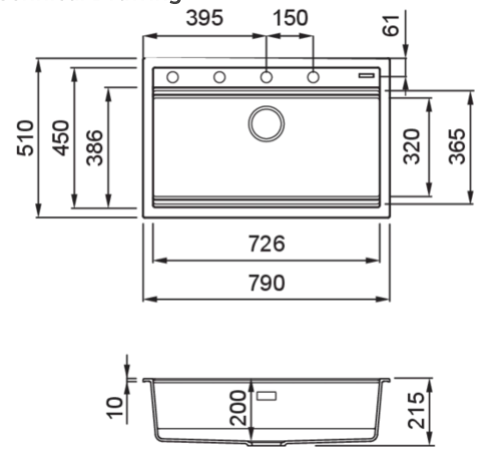

## Technical Drawing

0	
<b>Description</b>	1-bowl sink
<b>Model</b>	BEST 130
<b>Base (mm)</b>	800
0	Inset
<b>Dimensions (mm)</b>	790 x 510
<b>Hole for built-in installation (mm)</b>	770 x 480
<b>Number of Bowls</b>	1
<b>Bowl Depth (mm)</b>	200

0	
<b>Gross Weight (kg)</b>	18,85
<b>Net Weight (kg)</b>	13,00
<b>Packaging Dimension (kg)</b>	870 x 575 x 300
<b>0 (kg)</b>	0,150

0	
<b>Packaging</b>	Cardboard and polyethylene
0	Space-saving siphon, integrated Flow Pro, rectangular overflow and hooks.