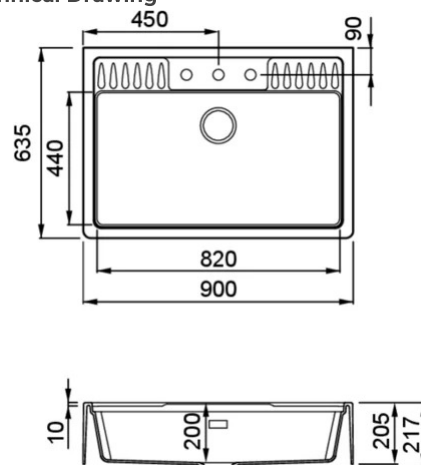

SPAZIO 900

Technical Drawing

0

Description	1-bowl sink
Model	SPAZIO 900
Base (mm)	900

0

Dimensions (mm)	900 x 635
Hole for built-in installation (mm)	as per drawing
Number of Bowls	1
Bowl Depth (mm)	200

0

Gross Weight (kg)	28,00
Net Weight (kg)	23,00
0 (kg)	0,256

0

0 Space-saving siphon, integrated Flow Pro, rectangular overflow and hooks.

KERATEK
CERAMIC NANOTECHNOLOGY CN6

LKS90086 K86
8032861020677

LKS90093 K93
8032861022015

LKS90095 K95
8032861022022

LKS90096 K96
8032861020684

LKS90097 K97
8032861022039

LKS90099 K99
8032861022046

SPAZIO 900_635

general tolerances where not expressly communicated $\pm 0.2\%$
connection dimensions according to UNI EN 695