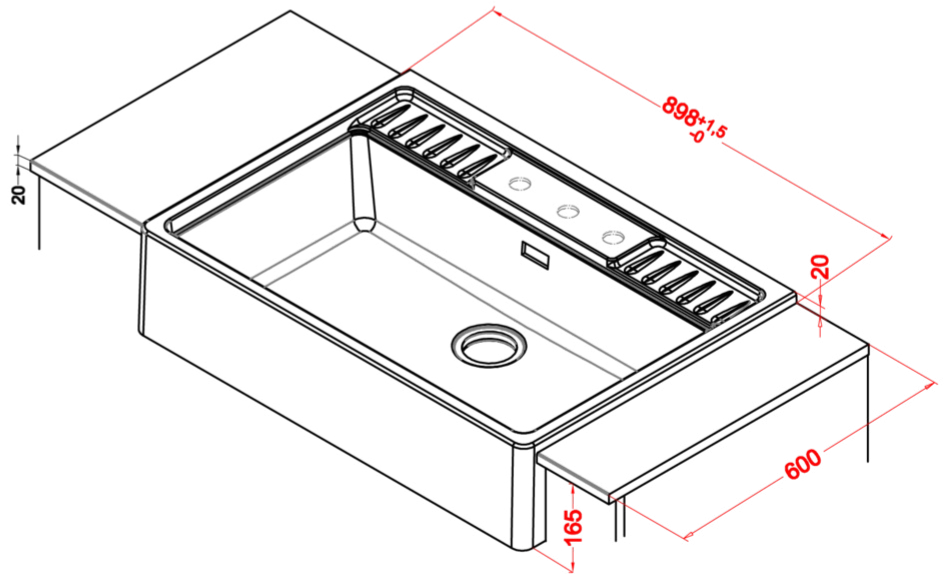

SPAZIO 900

Technical Drawing

0

Description	1-bowl sink
Model	SPAZIO 900
Base (mm)	900

0

Dimensions (mm)	900 x 635
Hole for built-in installation (mm)	as per drawing
Number of Bowls	1
Bowl Depth (mm)	200

0

Gross Weight (kg)	28,00
Net Weight (kg)	23,00
0 (kg)	0,256

0

0 Space-saving siphon, integrated Flow Pro, rectangular overflow and hooks.

KERATEK
CERAMIC NANOTECHNOLOGY CN6

LKS90086 K86
8032861020677

LKS90093 K93
8032861022015

LKS90095 K95
8032861022022

LKS90096 K96
8032861020684

LKS90097 K97
8032861022039

LKS90099 K99
8032861022046

SPAZIO 900_635

general tolerances where not expressly communicated $\pm 0.2\%$
connection dimensions according to UNI EN 695