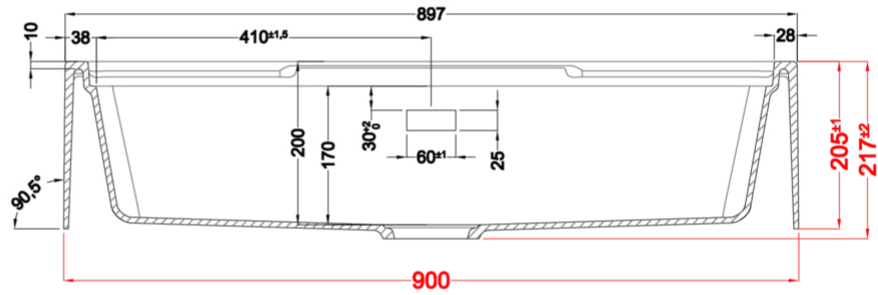

SPAZIO 900

Technical Drawing

0

Description	1-bowl sink
Model	SPAZIO 900
Base (mm)	900

0

Dimensions (mm)	900 x 635
Hole for built-in installation (mm)	as per drawing
Number of Bowls	1
Bowl Depth (mm)	200

0

Gross Weight (kg)	28,00
Net Weight (kg)	23,00
0 (kg)	0,256

0

0 Space-saving siphon, integrated Flow Pro, rectangular overflow and hooks.

KERATEK
CERAMIC NANOTECHNOLOGY CN6

LKS90086 K86
8032861020677

LKS90093 K93
8032861022015

LKS90095 K95
8032861022022

LKS90096 K96
8032861020684

LKS90097 K97
8032861022039

LKS90099 K99
8032861022046

SPAZIO 900_635

general tolerances where not expressly communicated $\pm 0.2\%$
connection dimensions according to UNI EN 695