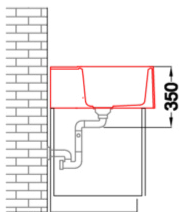

SPAZIO 900_635

general tolerances where not expressly communicated $\pm 0.2\%$
connection dimensions according to UNI EN 695