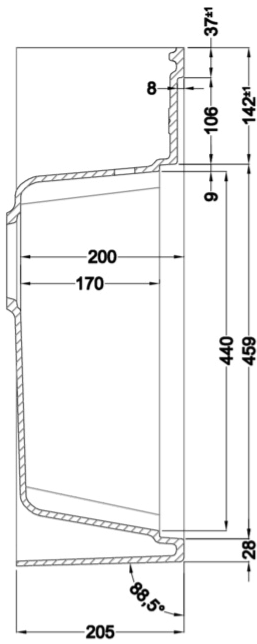

SPAZIO 900

Technical Drawing

0

Description	1-bowl sink
Model	SPAZIO 900
Base (mm)	900

0

Dimensions (mm)	900 x 635
Hole for built-in installation (mm)	as per drawing
Number of Bowls	1
Bowl Depth (mm)	200

0

Gross Weight (kg)	28,00
Net Weight (kg)	23,00
0 (kg)	0,256

0

0 Space-saving siphon, integrated Flow Pro, rectangular overflow and hooks.

KERATEK
CERAMIC NANOTECHNOLOGY CN6

LKS90086 K86
8032861020677

LKS90093 K93
8032861022015

LKS90095 K95
8032861022022

LKS90096 K96
8032861020684

LKS90097 K97
8032861022039

LKS90099 K99
8032861022046

SPAZIO 900_635

general tolerances where not expressly communicated $\pm 0.2\%$
connection dimensions according to UNI EN 695