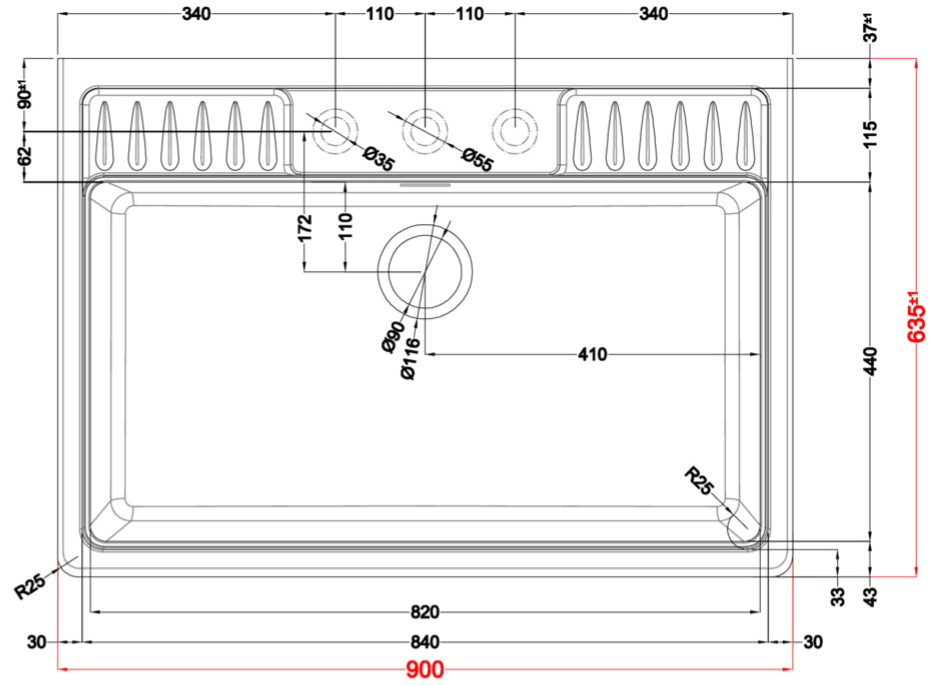

SPAZIO 900

Technical Drawing

0

Description	1-bowl sink
Model	SPAZIO 900
Base (mm)	900

0

Dimensions (mm)	900 x 635
Hole for built-in installation (mm)	as per drawing
Number of Bowls	1
Bowl Depth (mm)	200

0

Gross Weight (kg)	28,00
Net Weight (kg)	23,00
0 (kg)	0,256

0

0 Space-saving siphon, integrated Flow Pro, rectangular overflow and hooks.

KERATEK
CERAMIC NANOTECHNOLOGY CN6

LKS90086 K86
8032861020677

LKS90093 K93
8032861022015

LKS90095 K95
8032861022022

LKS90096 K96
8032861020684

LKS90097 K97
8032861022039

LKS90099 K99
8032861022046

SPAZIO 900_635

general tolerances where not expressly communicated $\pm 0.2\%$
connection dimensions according to UNI EN 695