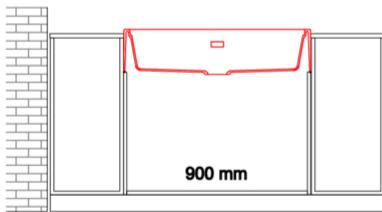

SPAZIO 900_635

general tolerances where not expressly communicated $\pm 0.2\%$
connection dimensions according to UNI EN 695